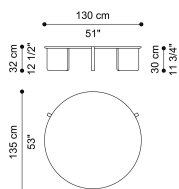

LOW TABLES

Low table in Travertino marble.

F.GRN.232.A

Central table

Standard features

dia 130 H 32 cm
dia 51.18 H 12.6 in