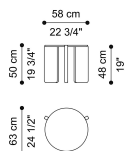

## LOW TABLES

Low table in Travertino marble.

#### Standard features

dia 130 H 32 cm  
dia 51.18 H 12.6 in

#### Standard features

dia 58 H 55 cm  
dia 22.83 H 21.65 in