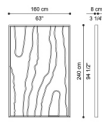

## MIRRORS

Multilayer wood structure covered with bevelled natural, bronzed or smoked mirrors. Metal frame in the finishings from the collection.

C.SAH.512.A

Standing mirror

Standard features  
L 160 D 8 H 240 cm  
L 62.99 D 3.15 H 94.49 in

C.SAH.512.B

Standing mirror

Standard features  
L 80 D 8 H 200 cm  
L 31.5 D 3.15 H 78.74 in

C.SAH.511.A

Mirror

Standard features  
L 90 D 8 H 160 cm  
L 35.43 D 3.15 H 62.99 in

C.SAH.511.B

Mirror

Standard features  
L 130 D 8 H 130 cm  
L 51.18 D 3.15 H 51.18 in

C.SAH.511.C

Mirror

Standard features  
L 80 D 8 H 80 cm  
L 31.5 D 3.15 H 31.5 in

C.SAH.511.D

Mirror

Standard features  
D 6 dia 130 cm cm  
D 2.36 dia 51.18 in in

C.SAH.511.E

Mirror

Standard features  
D 6 dia 100 cm cm  
D 2.36 dia 39.37 in in

C.SAH.511.F

Mirror

Standard features  
D 6 dia 55 cm cm  
D 2.36 dia 21.65 in in