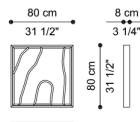

## MIRRORS

Multilayer wood structure covered with bevelled natural, bronzed or smoked mirrors. Metal frame in the finishings from the collection.

C.SAH.512.A

Standing mirror

Standard features  
L 160 D 8 H 240 cm  
L 62.99 D 3.15 H 94.49 in

C.SAH.512.B

Standing mirror

Standard features  
L 80 D 8 H 200 cm  
L 31.5 D 3.15 H 78.74 in

C.SAH.511.A

Mirror

Standard features  
L 90 D 8 H 160 cm  
L 35.43 D 3.15 H 62.99 in

C.SAH.511.B

Mirror

Standard features  
L 130 D 8 H 130 cm  
L 51.18 D 3.15 H 51.18 in

C.SAH.511.C

Mirror

Standard features  
L 80 D 8 H 80 cm  
L 31.5 D 3.15 H 31.5 in

C.SAH.511.D

Mirror

Standard features  
D 6 dia 130 cm cm  
D 2.36 dia 51.18 in in

C.SAH.511.E

Mirror

Standard features  
D 6 dia 100 cm cm  
D 2.36 dia 39.37 in in

C.SAH.511.F

Mirror

Standard features  
D 6 dia 55 cm cm  
D 2.36 dia 21.65 in in