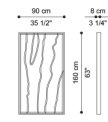

## MIRRORS

Multilayer wood structure covered with bevelled natural, bronzed or smoked mirrors. Metal frame in the finishings from the collection.

C.SAH.512.A

Standing mirror

Standard features  
L 160 D 8 H 240 cm  
L 62.99 D 3.15 H 94.49 in

C.SAH.512.B

Standing mirror

Standard features  
L 80 D 8 H 200 cm  
L 31.5 D 3.15 H 78.74 in

C.SAH.511.A

Mirror

Standard features  
L 90 D 8 H 160 cm  
L 35.43 D 3.15 H 62.99 in

C.SAH.511.B

Mirror

Standard features  
L 130 D 8 H 130 cm  
L 51.18 D 3.15 H 51.18 in

C.SAH.511.C

Mirror

Standard features  
L 80 D 8 H 80 cm  
L 31.5 D 3.15 H 31.5 in

C.SAH.511.D

Mirror

Standard features  
D 6 dia 130 cm cm  
D 2.36 dia 51.18 in in

C.SAH.511.E

Mirror

Standard features  
D 6 dia 100 cm cm  
D 2.36 dia 39.37 in in

C.SAH.511.F

Mirror

Standard features  
D 6 dia 55 cm cm  
D 2.36 dia 21.65 in in