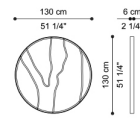

## MIRRORS

Multilayer wood structure covered with bevelled natural, bronzed or smoked mirrors. Metal frame in the finishings from the collection.

C.SAH.512.A

Standing mirror

Standard features  
L 160 D 8 H 240 cm  
L 62.99 D 3.15 H 94.49 in

C.SAH.512.B

Standing mirror

Standard features  
L 80 D 8 H 200 cm  
L 31.5 D 3.15 H 78.74 in

C.SAH.511.A

Mirror

Standard features  
L 90 D 8 H 160 cm  
L 35.43 D 3.15 H 62.99 in

C.SAH.511.B

Mirror

Standard features  
L 130 D 8 H 130 cm  
L 51.18 D 3.15 H 51.18 in

C.SAH.511.C

Mirror

Standard features  
L 80 D 8 H 80 cm  
L 31.5 D 3.15 H 31.5 in

C.SAH.511.D

Mirror

Standard features  
D 6 dia 130 cm cm  
D 2.36 dia 51.18 in in

C.SAH.511.E

Mirror

Standard features  
D 6 dia 100 cm cm  
D 2.36 dia 39.37 in in

C.SAH.511.F

Mirror

Standard features  
D 6 dia 55 cm cm  
D 2.36 dia 21.65 in in