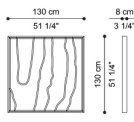

## MIRRORS

Multilayer wood structure covered with bevelled natural, bronzed or smoked mirrors. Metal frame in the finishings from the collection.

C.SAH.512.A

Standing mirror

Standard features  
L 160 D 8 H 240 cm  
L 62.99 D 3.15 H 94.49 in

C.SAH.512.B

Standing mirror

Standard features  
L 80 D 8 H 200 cm  
L 31.5 D 3.15 H 78.74 in

C.SAH.511.A

Mirror

Standard features  
L 90 D 8 H 160 cm  
L 35.43 D 3.15 H 62.99 in

C.SAH.511.B

Mirror

Standard features  
L 130 D 8 H 130 cm  
L 51.18 D 3.15 H 51.18 in

C.SAH.511.C

Mirror

Standard features  
L 80 D 8 H 80 cm  
L 31.5 D 3.15 H 31.5 in

C.SAH.511.D

Mirror

Standard features  
D 6 dia 130 cm cm  
D 2.36 dia 51.18 in in

C.SAH.511.E

Mirror

Standard features  
D 6 dia 100 cm cm  
D 2.36 dia 39.37 in in

C.SAH.511.F

Mirror

Standard features  
D 6 dia 55 cm cm  
D 2.36 dia 21.65 in in