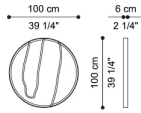

## MIRRORS

Multilayer wood structure covered with bevelled natural, bronzed or smoked mirrors. Metal frame in the finishings from the collection.

C.SAH.512.A

Standing mirror

Standard features  
L 160 D 8 H 240 cm  
L 62.99 D 3.15 H 94.49 in

C.SAH.512.B

Standing mirror

Standard features  
L 80 D 8 H 200 cm  
L 31.5 D 3.15 H 78.74 in

C.SAH.511.A

Mirror

Standard features  
L 90 D 8 H 160 cm  
L 35.43 D 3.15 H 62.99 in

C.SAH.511.B

Mirror

Standard features  
L 130 D 8 H 130 cm  
L 51.18 D 3.15 H 51.18 in

C.SAH.511.C

Mirror

Standard features  
L 80 D 8 H 80 cm  
L 31.5 D 3.15 H 31.5 in

C.SAH.511.D

Mirror

Standard features  
D 6 dia 130 cm cm  
D 2.36 dia 51.18 in in

C.SAH.511.E

Mirror

Standard features  
D 6 dia 100 cm cm  
D 2.36 dia 39.37 in in

C.SAH.511.F

Mirror

Standard features  
D 6 dia 55 cm cm  
D 2.36 dia 21.65 in in