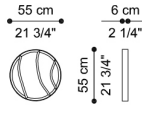

## MIRRORS

Multilayer wood structure covered with bevelled natural, bronzed or smoked mirrors. Metal frame in the finishings from the collection.

C.SAH.512.A

Standing mirror

Standard features  
L 160 D 8 H 240 cm  
L 62.99 D 3.15 H 94.49 in

C.SAH.512.B

Standing mirror

Standard features  
L 80 D 8 H 200 cm  
L 31.5 D 3.15 H 78.74 in

C.SAH.511.A

Mirror

Standard features  
L 90 D 8 H 160 cm  
L 35.43 D 3.15 H 62.99 in

C.SAH.511.B

Mirror

Standard features  
L 130 D 8 H 130 cm  
L 51.18 D 3.15 H 51.18 in

C.SAH.511.C

Mirror

Standard features  
L 80 D 8 H 80 cm  
L 31.5 D 3.15 H 31.5 in

C.SAH.511.D

Mirror

Standard features  
D 6 dia 130 cm cm  
D 2.36 dia 51.18 in in

C.SAH.511.E

Mirror

Standard features  
D 6 dia 100 cm cm  
D 2.36 dia 39.37 in in

C.SAH.511.F

Mirror

Standard features  
D 6 dia 55 cm cm  
D 2.36 dia 21.65 in in