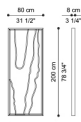

## MIRRORS

Multilayer wood structure covered with bevelled natural, bronzed or smoked mirrors. Metal frame in the finishings from the collection.

C.SAH.512.A

Standing mirror

Standard features  
L 160 D 8 H 240 cm  
L 62.99 D 3.15 H 94.49 in

C.SAH.512.B

Standing mirror

Standard features  
L 80 D 8 H 200 cm  
L 31.5 D 3.15 H 78.74 in

C.SAH.511.A

Mirror

Standard features  
L 90 D 8 H 160 cm  
L 35.43 D 3.15 H 62.99 in

C.SAH.511.B

Mirror

Standard features  
L 130 D 8 H 130 cm  
L 51.18 D 3.15 H 51.18 in

C.SAH.511.C

Mirror

Standard features  
L 80 D 8 H 80 cm  
L 31.5 D 3.15 H 31.5 in

C.SAH.511.D

Mirror

Standard features  
D 6 dia 130 cm cm  
D 2.36 dia 51.18 in in

C.SAH.511.E

Mirror

Standard features  
D 6 dia 100 cm cm  
D 2.36 dia 39.37 in in

C.SAH.511.F

Mirror

Standard features  
D 6 dia 55 cm cm  
D 2.36 dia 21.65 in in