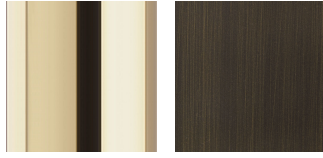

Brick

FLOOR LAMPS

Brick

FLOOR LAMPS

Floor lamp with brass structure in Gold or Brushed Dark Bronze finishing. Shade in shantung silk col. Cedar, Gold, Ivory or Silver.

C.BRI.621.A

Floor lamp

Standard features
dia 55 cm H 156 cm
dia 21.65 in H 61.42 in

Brick

FLOOR LAMPS

STRUCTURE

Metal

Gold

Brushed
Dark Bronze