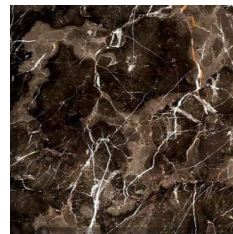

Console with structure in beech wood.

Top in Sahara Noir marble. Metal profile in Brushed Bronze finishing.

Legs in Black Lacquered finishing with details in Brushed Bronze Lacquered finishing.

CONSOLES

Console with structure in beech wood.

Top in marble from the collection or in wood veneered in Tay Dyed Smokey Grey. Metal profile in Brushed Bronze finishing.

Legs in Black Lacquered finishing with details in Brushed Bronze Lacquered finishing.

F.MAF.541.A

Console

Standard features

L 180 D 50 H 90 cm

L 70.87 D 19.69 H 35.43 in

CONSOLES

TOP

Bianco Carrara marble

Damasco marble

Black Marquinia marble

Black and Gold marble

Emperador Dark marble

Sahara Noir marble

Travertino marble

Tay Veneered Dyed Smokey Grey

STRUCTURE