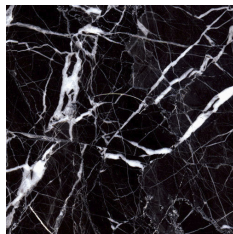

Console with structure in beech wood.

Top in Sahara Noir marble. Metal profile in Brushed Bronze finishing.

Legs in Black Lacquered finishing with details in Brushed Bronze Lacquered finishing.

CONSOLES

Console with structure in beech wood.

Top in marble from the collection or in wood veneered in Tay Dyed Smokey Grey. Metal profile in Brushed Bronze finishing.

Legs in Black Lacquered finishing with details in Brushed Bronze Lacquered finishing.

F.MAF.541.A

Console

Standard features

L 180 D 50 H 90 cm

L 70.87 D 19.69 H 35.43 in

CONSOLES

TOP

Bianco Carrara marble

Damasco marble

Black Marquinia marble

Black and Gold marble

Emperador Dark marble

Sahara Noir marble

Travertino marble

Tay Veneered Dyed Smokey Grey

STRUCTURE