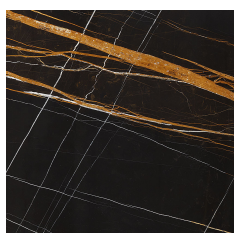

Console with structure in beech wood.

Top in Sahara Noir marble. Metal profile in Brushed Bronze finishing.

Legs in Black Lacquered finishing with details in Brushed Bronze Lacquered finishing.

CONSOLES

Console with structure in beech wood.

Top in marble from the collection or in wood veneered in Tay Dyed Smokey Grey. Metal profile in Brushed Bronze finishing.

Legs in Black Lacquered finishing with details in Brushed Bronze Lacquered finishing.

Damasco marble

Black Marquinia marble

Black and Gold marble

Emperador Dark marble

Sahara Noir marble

Travertino marble

Tay Veneered Dyed Smokey Grey

STRUCTURE

Black Lacquered

Brushed Bronze Lacquered

Brushed Bronze