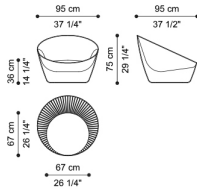

C.COS.021.A

Outdoor armchair

Standard features

L 96 D 95 H 75 cm

L 37.8 D 37.4 H 29.53 in

Cosmopolitan

RELAX AREA

UPHOLSTERY