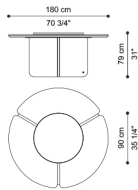

## DINING TABLES

Dining table with structure in laser-cut and calendered sheet iron, in the brushed finishings from the collection.

Circular iron plate varnished matt Black, soldered to the structure, to which the lower part of the top is mechanically fixed.

Brass plate with RC monogram.

C.KIB.123.A

Dining table

Standard features  
dia 180 cm H 79 cm  
dia 70.87 in H 31.1 in

C.KIB.123.B

Dining table

Standard features  
dia 160 cm H 79 cm  
dia 62.99 in H 31.1 in