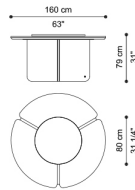

Brass plate with RC monogram.

C.KIB.123.A

Dining table

Standard features  
dia 180 cm H 79 cm  
dia 70.87 in H 31.1 in

C.KIB.123.B

Dining table

Standard features  
dia 160 cm H 79 cm  
dia 62.99 in H 31.1 in