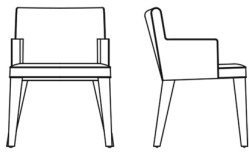

City

CHAIRS

City

CHAIRS

Chair with structure in multilayer wood and foam.
Upholstery in fabric or leather from the collection.
Optional hexagonal quilting. Metal legs in the finishings
from the collection.

C.CIT.132.A

Chair with armrests

Standard features
L 60 D 64 H 80 cm
L 23.62 D 25.2 H 31.5 in

C.CIT.131.A

Chair

Standard features
L 54 D 60 H 80 cm
L 21.26 D 23.62 H 31.5 in

City

CHAIRS