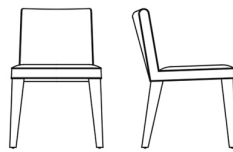

City

CHAIRS

City

CHAIRS

Chair with structure in multilayer wood and foam.
Upholstery in fabric or leather from the collection.
Optional hexagonal quilting. Metal legs in the finishings
from the collection.

C.CIT.132.A

Chair with armrests

Standard features
L 60 D 64 H 80 cm
L 23.62 D 25.2 H 31.5 in

C.CIT.131.A

Chair

Standard features
L 54 D 60 H 80 cm
L 21.26 D 23.62 H 31.5 in

City

CHAIRS