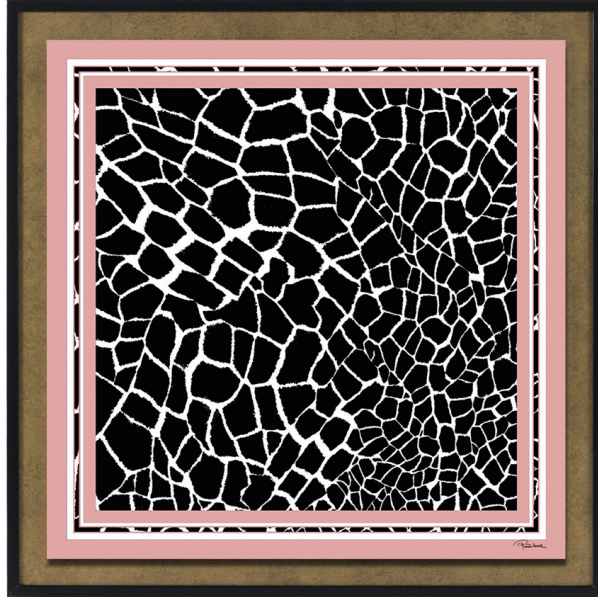

Artwork J

ARTWORKS