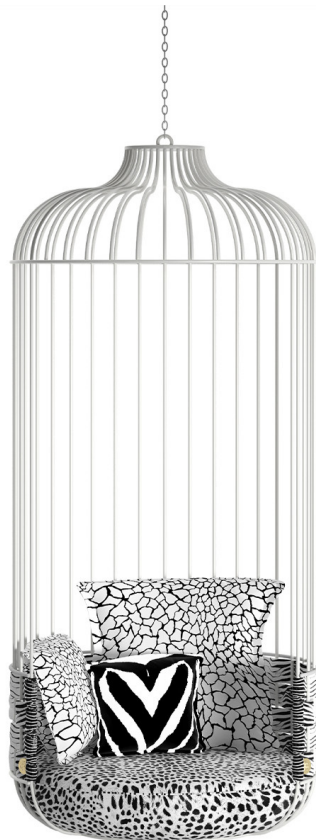

Mai tai

RELAX AREA

Mai Tai is a charming hanging chair designed to complement and decorate the outdoor seating area. The metal frame welcomes the cushions upholstered with animal pattern outdoor fabrics, recreating a welcoming and comfortable nest, designed for maximum relaxation.

Mai tai

RELAX AREA

Suspended seat with metal frame in outdoor finishing from the collection. Upholstery in outdoor fabric from the collection.

C.MAI.021.A

Suspended seat

Standard features

dia 90 cm H 200 cm

dia 35.43 in H 78.74 in

Mai tai

RELAX AREA

UPHOLSTERY

Outdoor fabric cat. A

See the detailed files in the "Technical information" section

Mai tai

RELAX AREA

STRUCTURE

Outdoor Metal

Outdoor
Micaceous
Iron

Outdoor
Micaceous
White