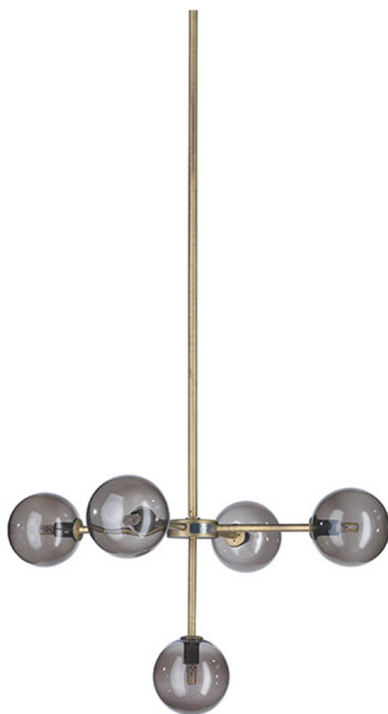

## CHANDELIERS

---

Chandelier with structure in brass with Bronzed Brass finishing. Shades in moulded glass.

## CHANDELIERS

Chandelier with structure in brass with Bronzed Brass finishing. Shades in moulded glass.

#### Standard features

dia 61 H 123 cm

dia 24.02 H 48.43 in

### STRUCTURE

Bronzed Brass